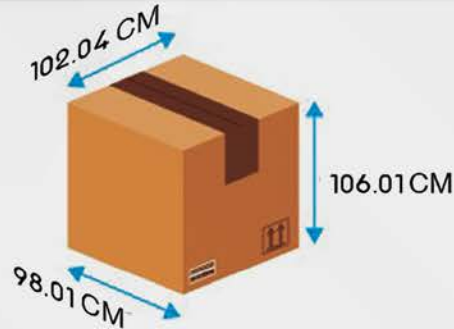

## SHIPMENT MEASUREMENT

LENGTH (L) = 102.04 CM  
 WIDTH (W) = 98.01 CM  
 HEIGHT (H) = 106.01 CM  
 GROSS WEIGHT = 749.96 KG